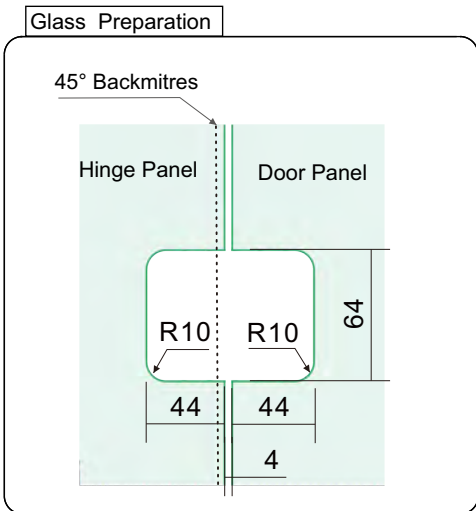

MATERIAL:

Solid Brass

CATALOGUE AND DESCRIPTION:

- > Pool Gate Hardware
- > Hinge
- > Glass to Glass 135° Adjustable Hinge

NOTES:

This drawing and or specification is the property of Silver Stone Hardware Pty Ltd - and must be returned to them on request. Unauthorised use may result in Legal Action. Its contents must not be made public, nor copied, nor used directly or indirectly in any way.