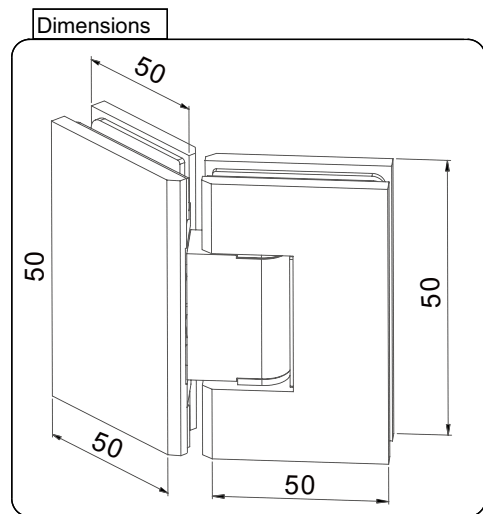

MATERIAL:

Solid Brass

CATALOGUE AND DESCRIPTION:

- > Pool Gate Hardware
- > Hinge
- > Glass to Glass 135° Adjustable Hinge

NOTES:

This drawing and or specification is the property of Silver Stone Hardware Pty Ltd - and must be returned to them on request. Unauthorised use may result in Legal Action. Its contents must not be made public, nor copied, nor used directly or indirectly in any way.