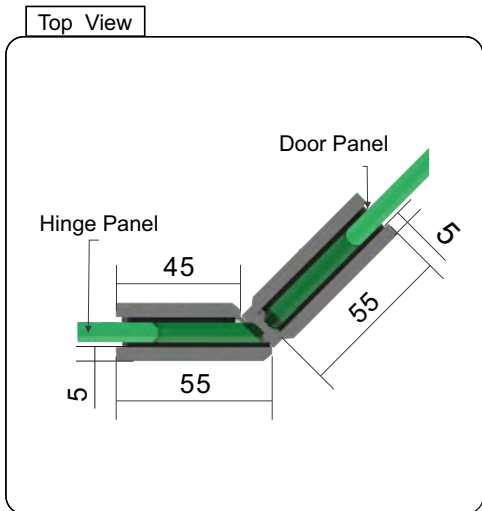

MATERIAL:

Solid Brass

CATALOGUE AND DESCRIPTION:

- > Pool Gate Hardware
- > Hinge
- > Glass to Glass 135° Adjustable Hinge

NOTES:

This drawing and or specification is the property of Silver Stone Hardware Pty Ltd - and must be returned to them on request. Unauthorised use may result in Legal Action. Its contents must not be made public, nor copied, nor used directly or indirectly in any way.